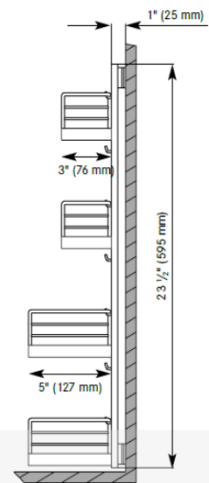

Spice Pull-Out Arena Plus

Pull-out shelves system for upper cabinets, ideal for the storage of spices, oil, cans, etc

Advantages

- Pull-out shelves system for upper cabinets, ideal for the storage of spices, oils, cans, etc.
- Side-mounted, the frame can receive up to 4 Arena shelves, with a load capacity up to 18 lb (8 kg).
- Shelves can be adjusted in height, each shelf is made of anti-slip melamine surface and a chrome or champagne surround.
- Shelves are offered in set of 2 units (2 different widths available).
- Possible combinations:
 - 2 sets of 3" (77 mm) wide shelves,
 - 2 sets of 5" (127 mm) wide shelves,
 - 1 set of each.
- Reversible frame (left or right installation).
- Soft-closing mechanism included.

For a complete set order :

1 frame + 1 set of slides + sets of shelves according to your needs. (use spacers if required)

Gray	Champagne	Set of slides	Interior opening Height
2579100	2579155	2578100	Min. 23 1/2" (596mm)

Min. interior depth required: 11" (280 mm)

60285012
1" (25mm) spacer

Set of 2 shelves

Shelf dimensions (W x D x H)	Chrome/Grey	Chrome/Maple	Chrome/White	Champagne/Maple
3" x 9 7/8" x 2 3/4" (77 x 251 x 70mm)	28140100	28140150	28114030	281155150
5" x 9 7/8" x 2 3/4" (127 x 251 x 70mm)	282140100	282140150	28214030	282155150