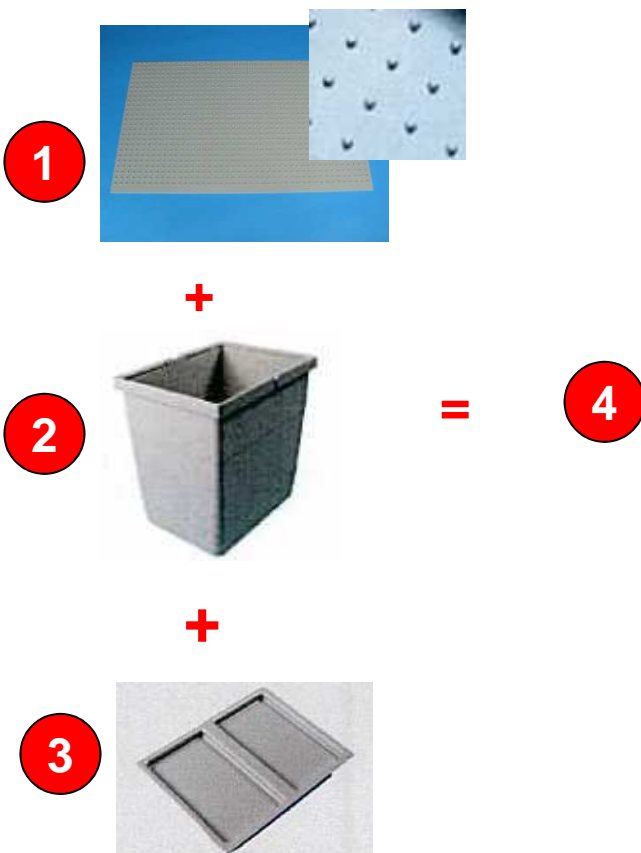

Product benefits

- ✓ One 2 four is **the simplest way to integrate waste management in your deep drawers**
- ✓ Base mat with **small pegs that allow to keep the bins in place**
- ✓ **Individual lid** available for each bin
- ✓ Base mat can be **easily cut to size**.
- ✓ **Flexibility:** Place the mat into your drawer and then make the configuration of bins answering to your needs
- ✓ Each bin has **handles for easy removal**
- ✓ **Easy to clean**
- ✓ **3 types of bins available:**
6l (6.3Qt), 13.5l (14.4Qt) and 21l (22.4Qt)

One2Four

The simplest recycling system in the market!

5181100 – Base mat
(can be cut to size)

#5135100 – Bin
H275mm 6l (6.3 Qt)
- grey

#5136100 – Bin
H275mm 13.5l
(14.3Qt) - grey

#5137100 – Bin
H275mm 21l
(22.2Qt) - grey

**Individual lids can
be ordered for
each bin**

codes	Description	Product dimensions (W x D x H)
5181100	Non slip base matt grey	1181 x 600mm (46-1/2" x 23-5/8")
5135100	Bin 6l (6.3 Qt) grey	211 x 141 x 275 mm (8-5/16" x 5-9/16" x 10-7/8")
5136100	Bin 13.5l (14.3 Qt)	282 x 211 x 275 mm (11-1/8" x 8-5/16" x 10-7/8")
5137100	Bin 21l (22.2 Qt)	423 x 211 x 275 mm (16-11/16" x 8-5/16" x 10-7/8")
5670100	Individual lid for #5135100	
5671100	Individual lid for #5136100	
5672100	Individual lid for #5137100	