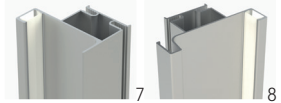

LED L-SHAPE HORIZONTAL PROFILE

Application: under countertop

No.	Color / Finish	Description	Material	Dimensions (L x W x H)		
				Imperial	Metric	
2	70010240410	30, 140, 990	L Profile	Anodized aluminum	161 7/16" x 1 1/16" x 2 7/32"	4100 x 27 x 56 mm
3	700995	10, 30, 140, 170, 900, 990	L end cap / closed L-R	Aluminum	1 1/16" x 13/32" x 2 7/32"	27 x 10 x 56 mm
3	7001044	10, 170, 900	L end cap / closed L-R	Plastic	1 1/16" x 13/32" x 2 7/32"	27 x 10 x 56 mm
4	7001029E	30, 140, 990	90° external joint	Anodized aluminum	1 1/16" x 1 1/16" x 2 3/16"	27 x 27 x 56 mm

LED C-SHAPE HORIZONTAL PROFILE

Application: in between drawers

No.	Color / Finish	Description	Material	Dimensions (L x W x H)		
				Imperial	Metric	
5	70010230410	30, 140, 990	C Profile	Anodized aluminum	161 7/16" x 1" x 2 7/8"	4100 x 26 x 73 mm
6	700996	10, 30, 140, 170, 990	C end cap / closed L-R	Aluminum	1 1/32" x 13/32" x 2 7/8"	26 x 10 x 73 mm
6	7001046	10, 30, 170, 900	C end cap / closed L-R	Plastic	1 1/32" x 13/32" x 2 7/8"	26 x 10 x 73 mm

LED RECESSED VERTICAL PROFILES

Application: cabinet doors

No.	Color / Finish	Description	Material	Dimensions (L x W x H)		
				Imperial	Metric	
7	70010260450	30, 140, 990	Single grip profile	Anodized aluminum	177 3/16" x 1 7/16" x 1 15/16"	4500 x 37 x 49 mm
8	70010250450	30, 140, 990	Double grip profile	Anodized aluminum	177 3/16" x 1 7/16" x 1 15/16"	4500 x 37 x 49 mm