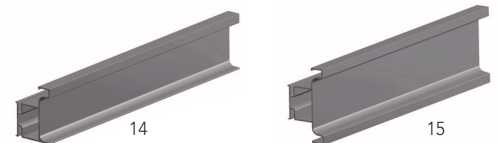

No.	Color / Finish	Description	Dimensions (L x W x H)		
			Imperial	Metric	
14	70010200440	10, 170, 900	Recessed vertical single grip profile	173 7/32" x 1 15/32" x 1 7/8"	4400 x 37 x 48 mm
15	70010190440	10, 170, 900	Recessed vertical double grip profile	173 7/32" x 1 15/32" x 2 5/8"	4400 x 37 x 67 mm

ASSEMBLY ACCESSORIES FOR C- AND L-SHAPE PROFILES

Color / Finish

10: Aluminum	30: White	140: Chrome
170: Stainless Steel	900: Matte black	990: Brushed black